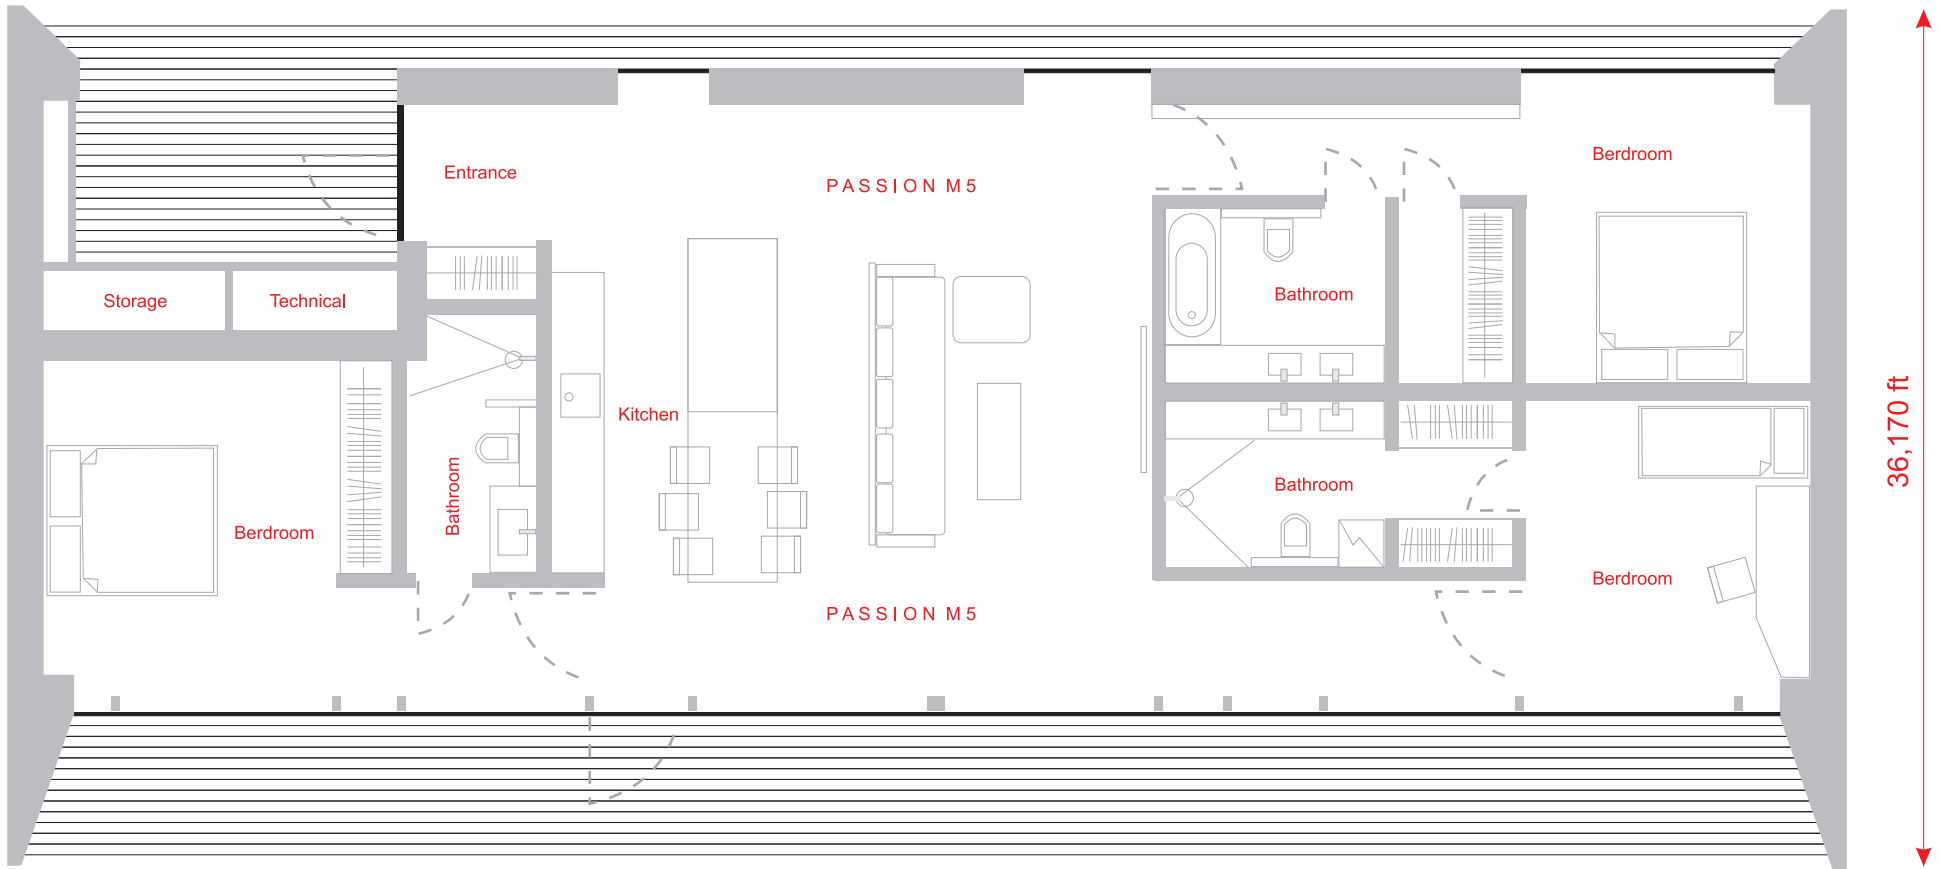

Passion

SMART DESIGN HOUSES

72,506 ft

36,170 ft